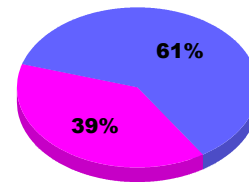

YTD Status Quo Clubs 2012-2013

Status Quo Clubs Compared to Status Quo Members

Legend: Status Quo Clubs (Cyan), Total Status Quo Members (Green)

MEMBERSHIP

Membership Results
2012-2013

Membership
2011-2012

Month	Net Memb Goal	Actual New Memb	Actual Dropped Memb	Gain/Loss of Memb	Gain/Loss of Memb
Jul/Aug/Sep		26	-57	-31	-8
Totals		26	-57	-31	-8

Membership Results 2012-2013

Goal, New, Dropped, Gain/Loss

Legend: Goal (Cyan), Actual (Green), Dropped (Yellow), Gain Loss (Magenta)

Comparison of Membership Gain/Loss

Current Year Compared to the Previous Year

Legend: Current Year (Cyan), Previous Year (Green)

Gender Comparison 2012-2013

Jul/Aug/Sep

Legend: Male (Blue), Female (Magenta)